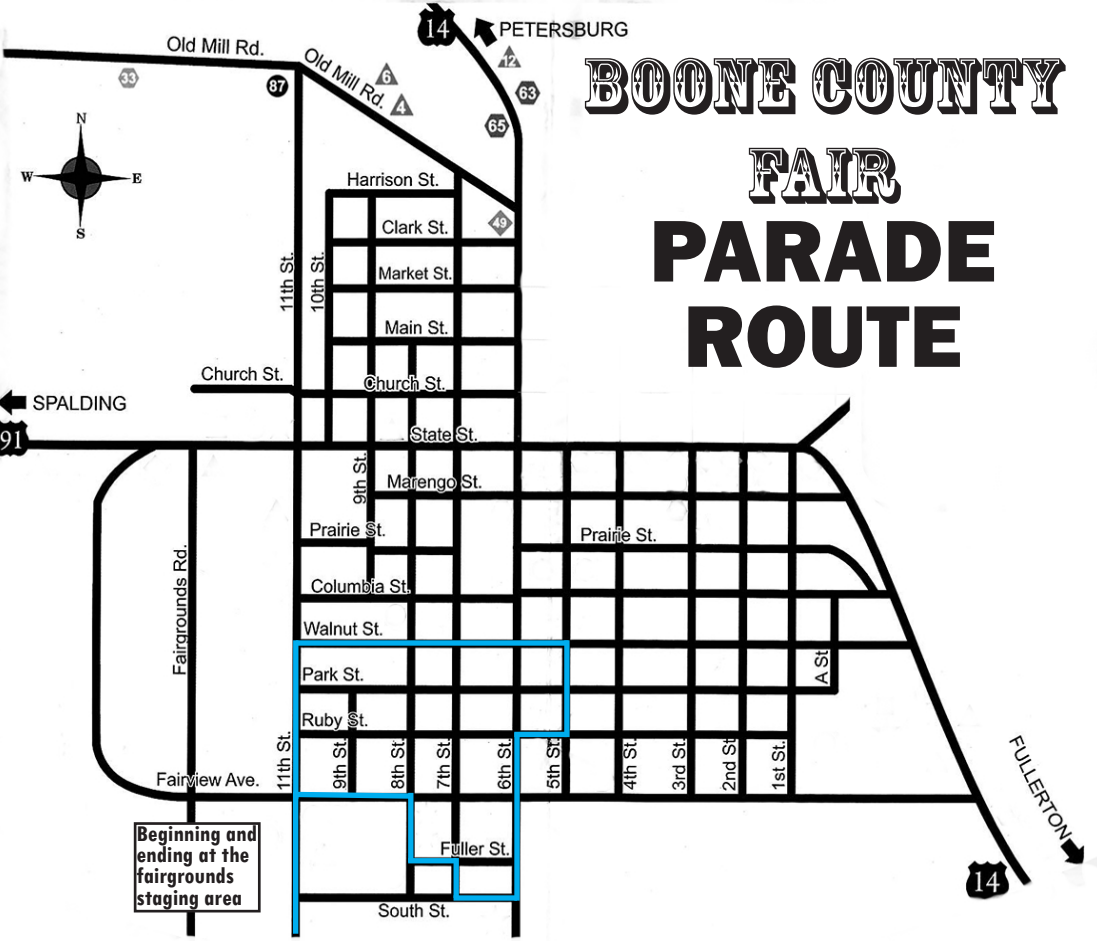

BOONE COUNTY

FAIR PARADE ROUTE

Beginning and ending at the fairgrounds staging area

Old Mill Rd.

PETERSBURG

SPALDING

FULLERTON